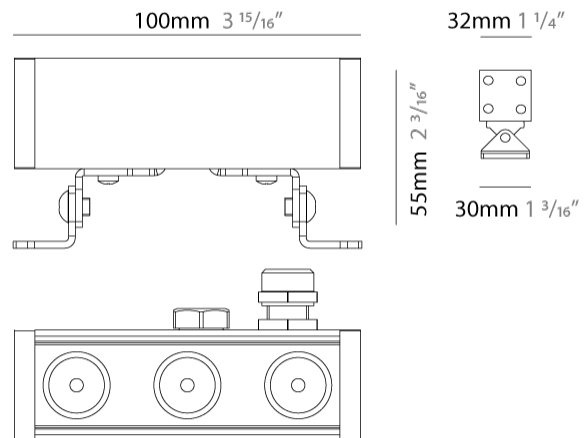

1. To build a product code in our configurator select the specify button on the base model # product page
2. To build a manual product code on this datasheet choose from the options listed below in blue font and add the suffix to the base model #

GENERAL

Series: Mini Corniche
Brand: Platek
Division: Exterior
Mounting Type: Surface
Mounting Location: Wall
Subcategory: Wallwash

PHYSICAL

Shape: Rectangle
Length (mm): 100
Length (in): 3 15/16
Width (mm): 32
Width (in): 1 1/4
Height (mm): 32
Height (in): 1 1/4
Extension (mm): 55
Extension (in): 2 3/16
Light Distribution: Adjustable / Direct
Weight (kg): 1.2
Weight (lbs): 2.6
Screws: A4 stainless steel
Diffuser: Clear tempered glass
Gasket: Gore-Tex valve to prevent condensation inside the fitting.
Fixture Finish: BLK / WHI / GRY / COR / ANT / BRZ
Fixture Material: Extruded Aluminum

ELECTRICAL

Lamp Type: LED
Total Output Wattage (W): 6
Dimming: Bluetooth technology or DMX
Control Gear: DMX
Driver Included: No
Driver Location: Remote
Driver Type: Constant Current - Universal
Driver Class: Class 2
Input Voltage (V): 120 - 277
Constant Current (MA): 500

LED

Number of LEDs: 4
Color Temperature (°K): RGBW
CRI: >80 CRI
Lamp Life (hrs): 60000
Special LEDs offerings: RGBW

OPTICAL

Optic°: 26 / 40 / ELL

RATINGS AND CERTIFICATIONS

Certified By: Certified for North American Standards
IP rating: IP65
IK Rating: IK07
Bug Rating: B1 U0 G0