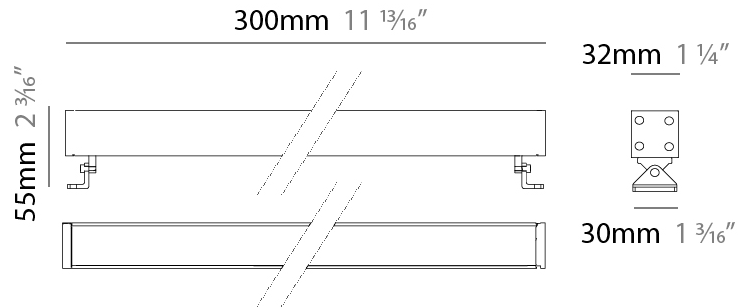

MINI CORNICHE SURFACE

E9W592- -

base number   Finish Options   Lens Options

1. To build a product code in our configurator select the specify button on the base model # product page
2. To build a manual product code on this datasheet choose from the options listed below in blue font and add the suffix to the base model #

GENERAL

Series: Mini Corniche
Brand: Platek
Division: Exterior
Mounting Type: Surface
Mounting Location: Wall
Subcategory: Wallwash

PHYSICAL

Shape: Rectangle
Length (mm): 300
Length (in): 11 ¹³/₁₆"
Width (mm): 32
Width (in): 1 ¹/₄"
Extension (mm): 55
Extension (in): 2 ³/₁₆"
Light Distribution: Adjustable / Direct
Weight (kg): 1.2
Weight (lbs): 2.6
Screws: A4 stainless steel
Diffuser: Clear tempered glass
Gasket: Gore-Tex valve to prevent condensation inside the fitting.
Fixture Finish: [BLK](#) / [WHI](#) / [GRY](#) / [COR](#) / [ANT](#) / [BRZ](#)
Fixture Material: Extruded Aluminum

ELECTRICAL

Lamp Type: LED
Total Output Wattage (W): 11.5
Dimming: Bluetooth technology or DMX
Driver Included: No
Driver Location: Remote
Driver Type: Constant Current - Universal
Driver Class: Class 2
Input Voltage (V): 120 - 277
Constant Current (MA): 500

LED

Number of LEDs: 8
Color Temperature (°K): RGBW
CRI: >80 CRI
Lamp Life (hrs): 60000
Special LEDs offerings: RGBW

OPTICAL

Optic°: [26](#) / [40](#) / [ELL](#)

RATINGS AND CERTIFICATIONS

Certified By: Certified for North American Standards
IP rating: IP65
IK Rating: IK07
Bug Rating: B1 U0 G0